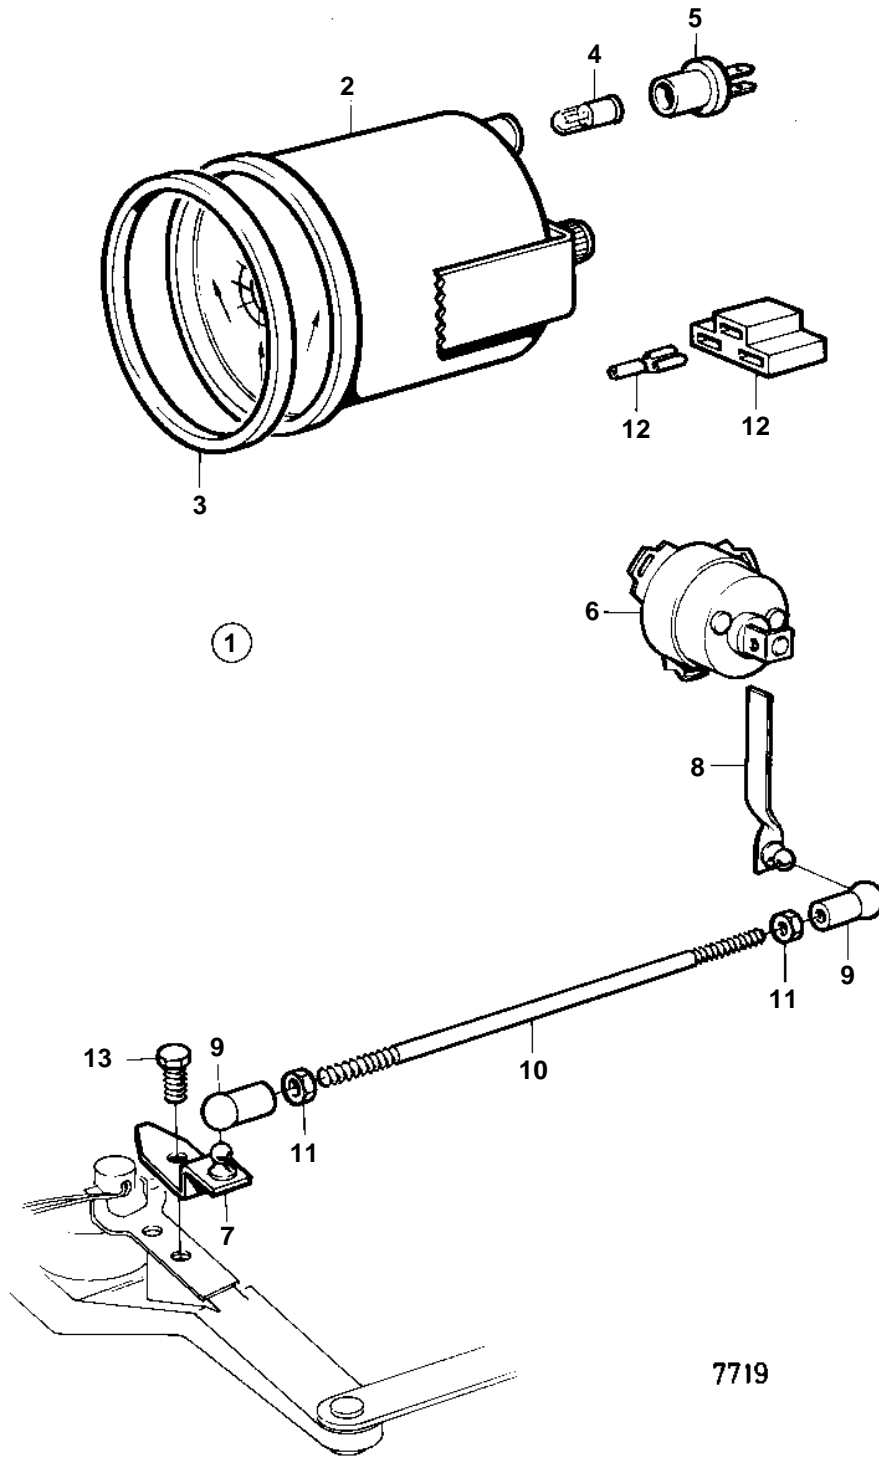

COMMON

7719

COMMON

REF	PART NO.	QTY	DESCRIPTION	NOTES
1	853178	1	Rudder indicator kit	REPL BY 858886
2	828698	1	• Rudder indicator	
3	828542	1	• Front ring	GOLD COLOURED DECOR STRIPE.
4	19923	1	• Bulb	12V
5	808175	1	• Bulb socket	
6	837772	1	• Rudder position sens	
7	853176	1	• Bracket	
8	853177	1	• Lever	
9	946704	1	• Ball socket	LEFT HAND THREADS.
	946703	1	• Ball socket	RIGHT HAND THREADS.
10	943549	1	• Control rod	
11	942836	1	• Nut	LEFT HAND THREADS.
	955780	1	• Nut	RIGHT HAND THREADS.
12		X	• CABLES AND TERMINALS	SEE GROUP 3
	940199	1	Screw	